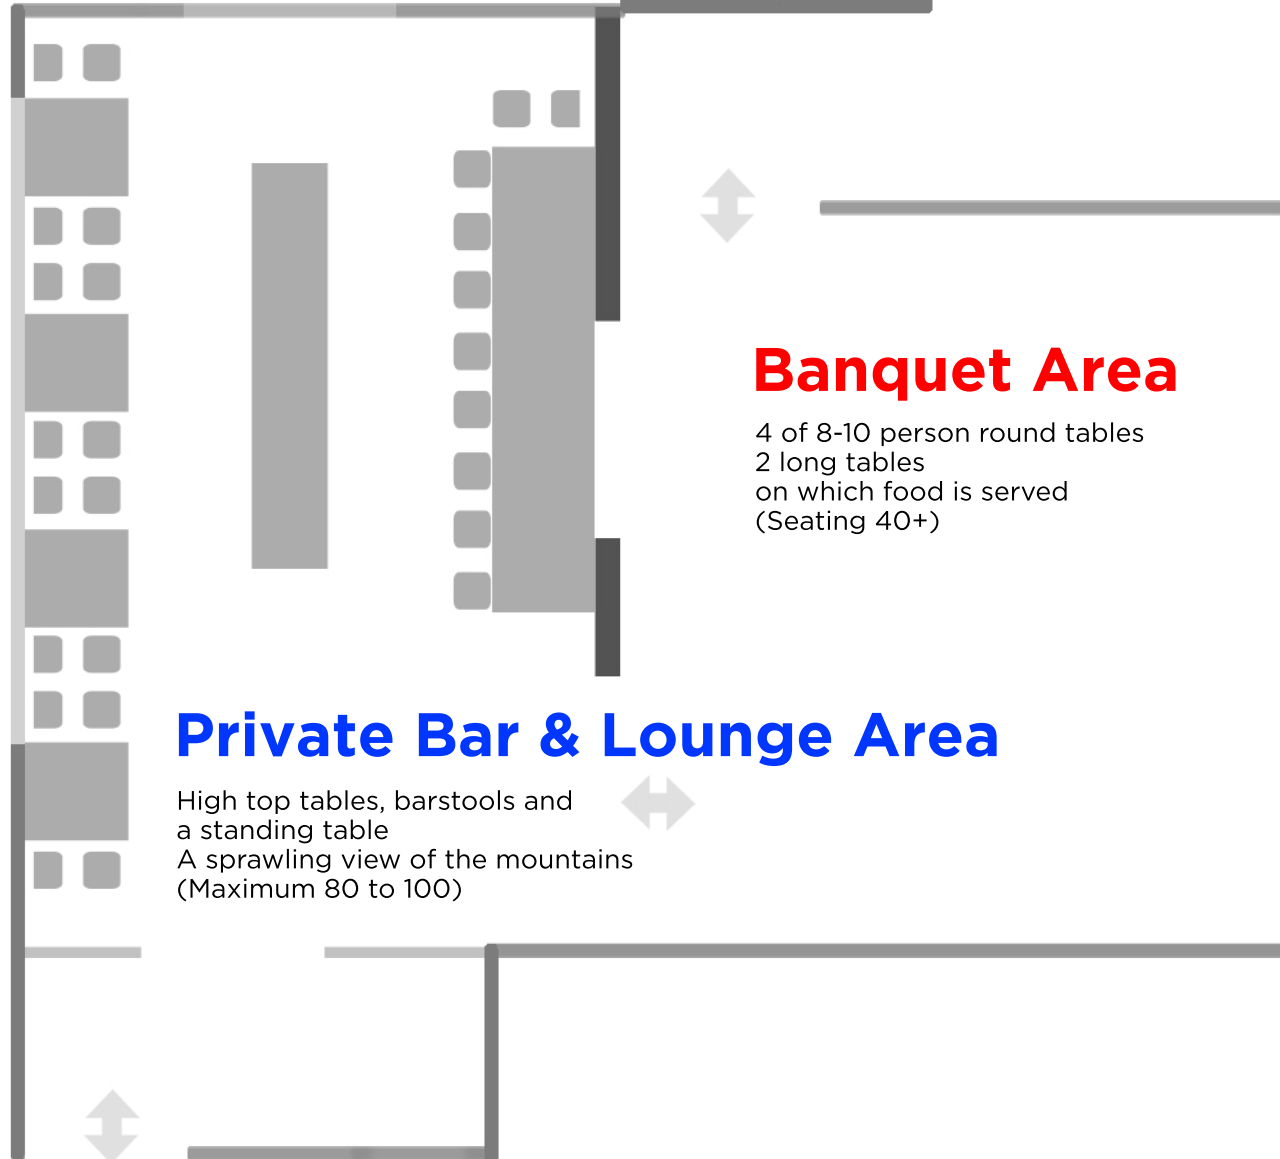

Craft Lounge (2nd Fl.)

6995 W 38th Ave. Wheat Ridge, CO 80033
720-353-4853

Banquet Area

4 of 8-10 person round tables
2 long tables
on which food is served
(Seating 40+)

Private Bar & Lounge Area

High top tables, barstools and
a standing table
A sprawling view of the mountains
(Maximum 80 to 100)